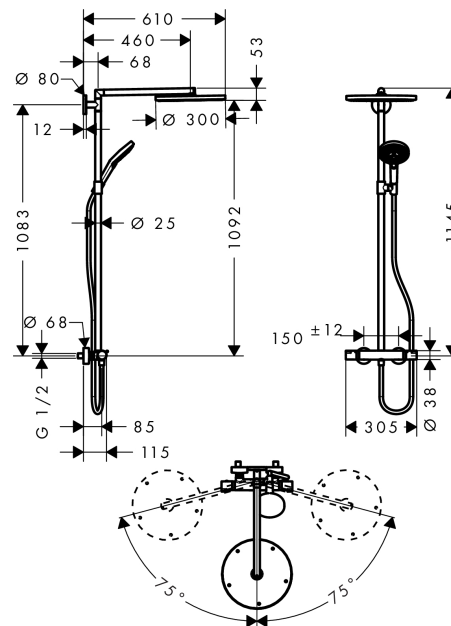

##### product features

- overhead shower Raindance S 300 Air
- shower head size: 300 mm
- spray type: RainAir (rain spray enriched with air)
- flow rate RainAir spray (at 0.3 MPa): 17 l/min
- operating pressure: min. 0.2 MPa/max. 1.0 MPa
- fully chrome-plated spray disc
- shower arm length: 460 mm
- swivel shower arm
- thermostat Ecostat Comfort
- safety lock at 40° C
- adjustable hot water limitation
- outlets controlled via turning handle
- installation type: exposed installation
- height-adjustable hand shower holder

##### consists of

- Isiflex shower hose 1.60 m (#28276XXX)
- Raindance Select S 120 3jet hand shower (#26530XXX)

#### Scale drawing