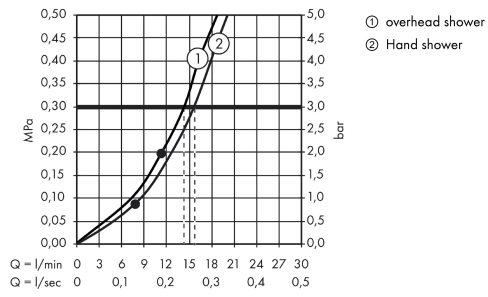

Raindance Select

Raindance Select S 300 1jet Showerpipe

Surfaces: **chrome** Article Number: **27114000**

Flowchart